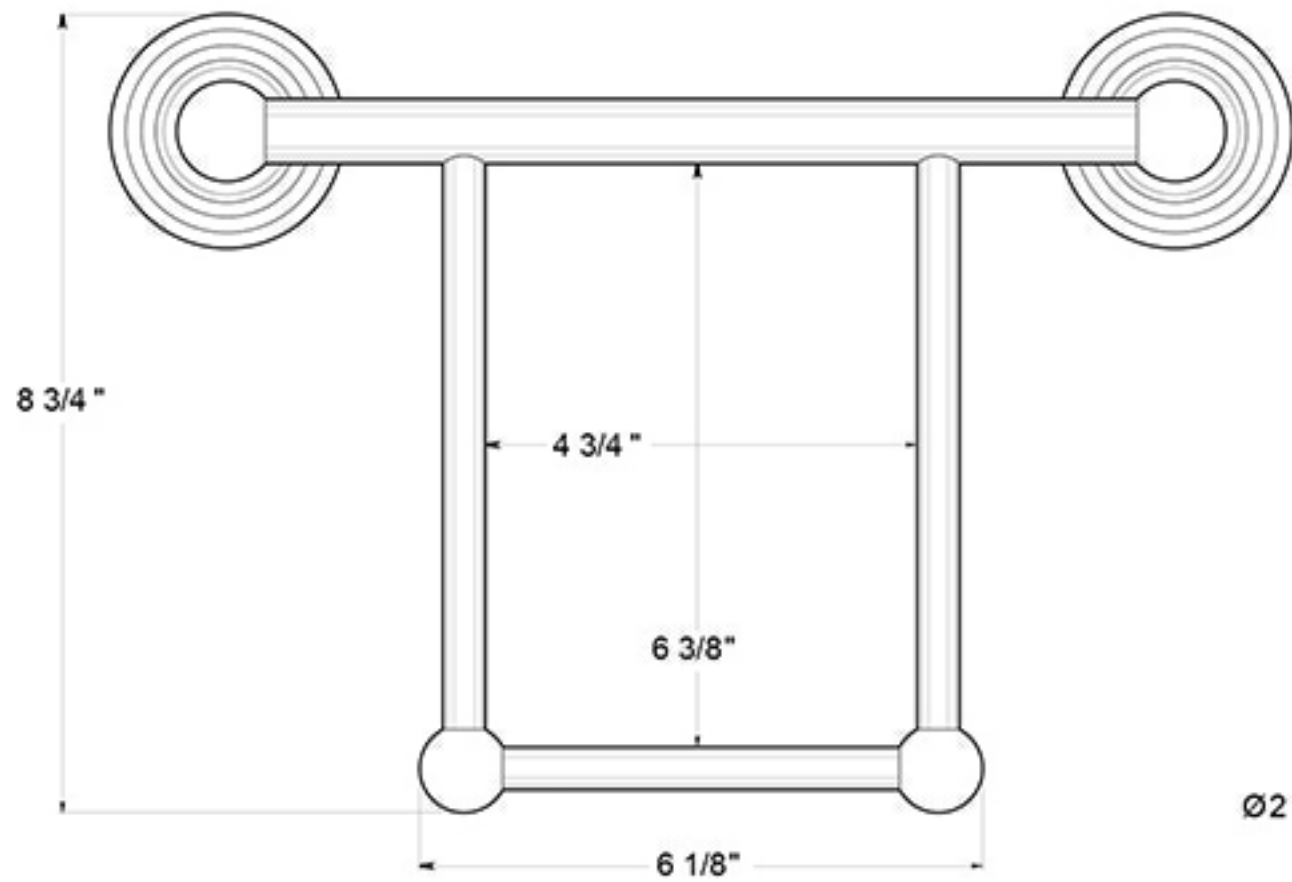

# 98C2020

13"x 9" MAGAZINE RACK / CLASSIC / SOLID BRASS

DRAWING NOT TO SCALE

NOTE: Deltana reserves the right to constantly improve its products and is not responsible for differences between the product in-hand and the specifications contained in this drawing. We do not recommend to pre-drill holes or pre-cut woods or metals based on the drawing information if the veracity of the specifications has not been proven by the live product.