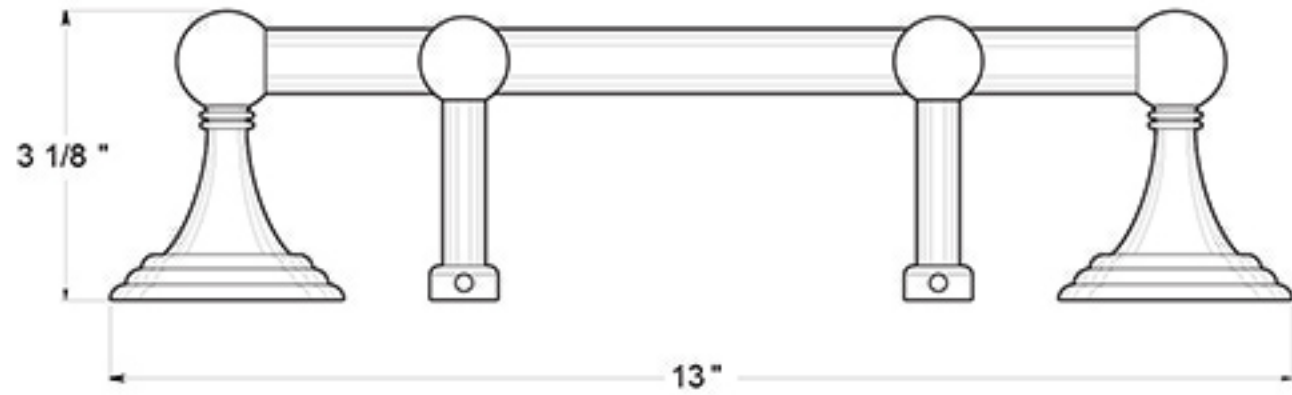

# 98C2020

13"x 9" MAGAZINE RACK / CLASSIC / SOLID BRASS

DRAWING NOT TO SCALE

NOTE: Deltana reserves the right to constantly improve its products and is not responsible for differences between the product in-hand and the specifications contained in this drawing. We do not recommend to pre-drill holes or pre-cut woods or metals based on the drawing information if the veracity of the specifications has not been proven by the live product.