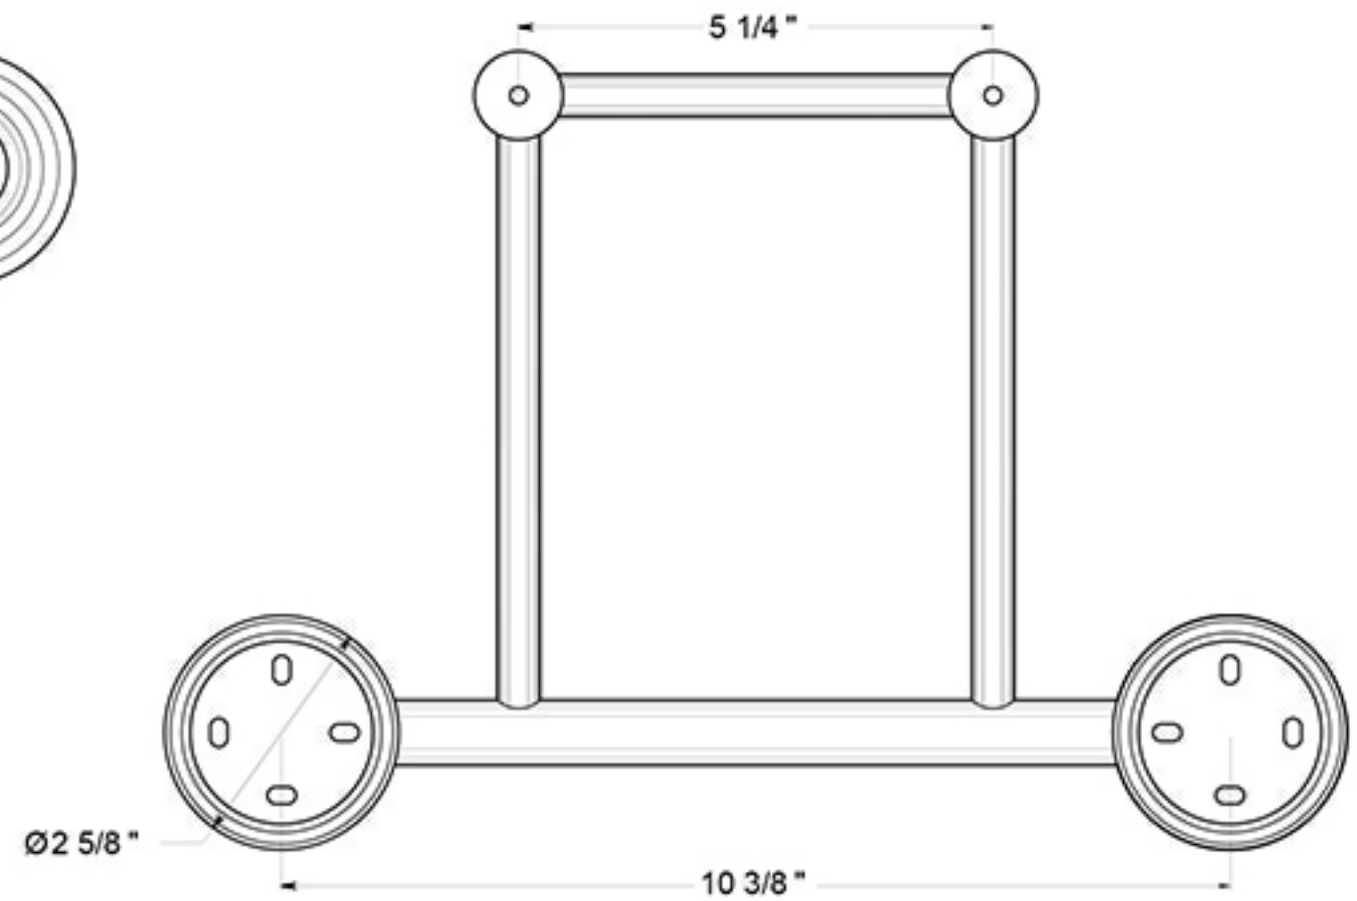

# 98C2020

13"x 9" MAGAZINE RACK / CLASSIC / SOLID BRASS

DRAWING NOT TO SCALE

NOTE: Deltana reserves the right to constantly improve its products and is not responsible for differences between the product in-hand and the specifications contained in this drawing. We do not recommend to pre-drill holes or pre-cut woods or metals based on the drawing information if the veracity of the specifications has not been proven by the live product.